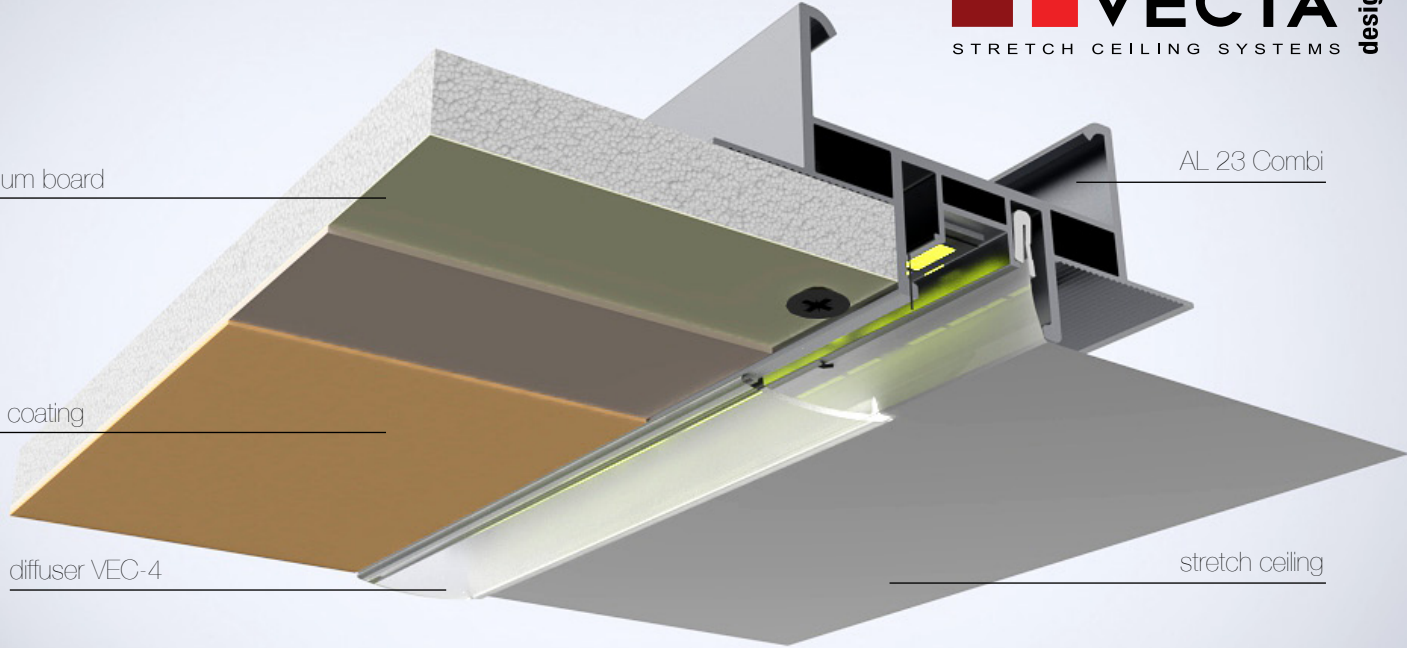

gypsum board

AL 23 Combi

paint coating

diffuser VEC-4

stretch ceiling

NEW ALUMINUM PROFILE AL 23 COMBI

New aluminum profile AL23 COMBI was developed to integrate KEY Light system to the gypsum board.

It is functioning with LED LR18 and LR19 + diffuser VEC-4. This profile is multifunctional as it enables to combine gypsum and stretch ceiling in one profile. VECTA COMBI system allows to create an unique accent lighting effect in interior design and can be used with gypsum board, stretch ceilings or even combining both. Integrated LED lighting is 30mm wide and can be used in creation of endless glowing line effect.

Computer graphics by VECTA DESIGN