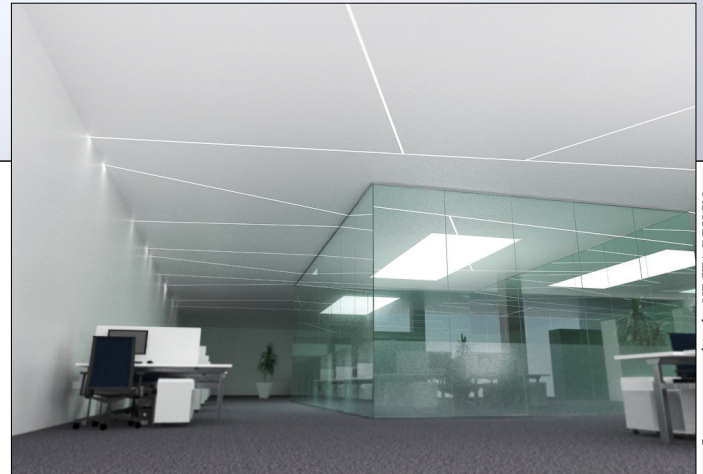

gypsum board

AL 23 Combi

paint coating

diffuser VEC-4

stretch ceiling

NEW ALUMINUM PROFILE AL 23 COMBI

New aluminum profile AL23 COMBI was developed to integrate KEY Light system to the gypsum board.

It is functioning with LED LR18 and LR19 + diffuser VEC-4. This profile is multifunctional as it enables to combine gypsum and stretch ceiling in one profile. VECTA COMBI system allows to create an unique accent lighting effect in interior design and can be used with gypsum board, stretch ceilings or even combining both. Integrated LED lighting is 30mm wide and can be used in creation of endless glowing line effect.

Computer graphics by VECTA DESIGN