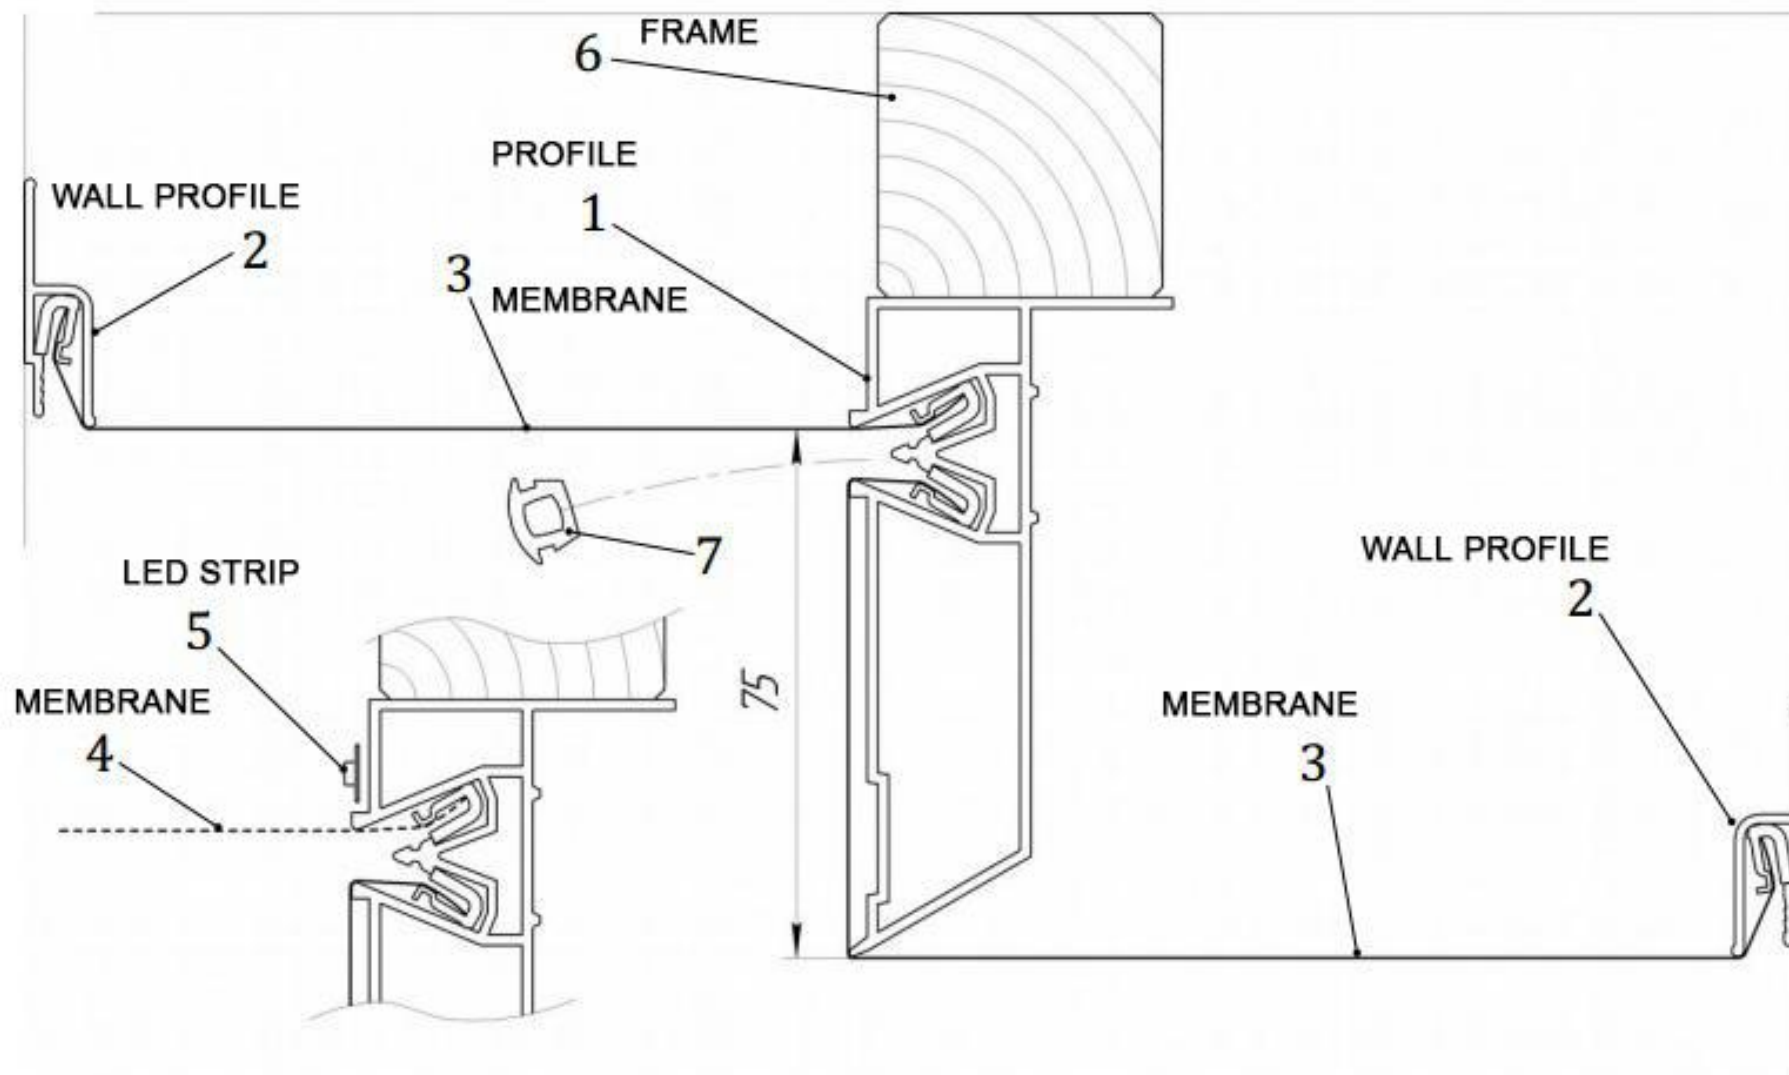

MULTILEVEL AND BULKHEADS METHOD INSTALLATION
VORAX STRETCH CEILINGS

**MULTILEVEL AND BULKHEADS METHOD INSTALLATION
VORAX STRETCH CEILINGS**

**MULTILEVEL AND BULKHEADS METHOD INSTALLATION
VORAX STRETCH CEILINGS**

WALL PROFILE WITH LED STRIP TO CREATE FLOOD LIGHT EFFECT ON THE WALL.