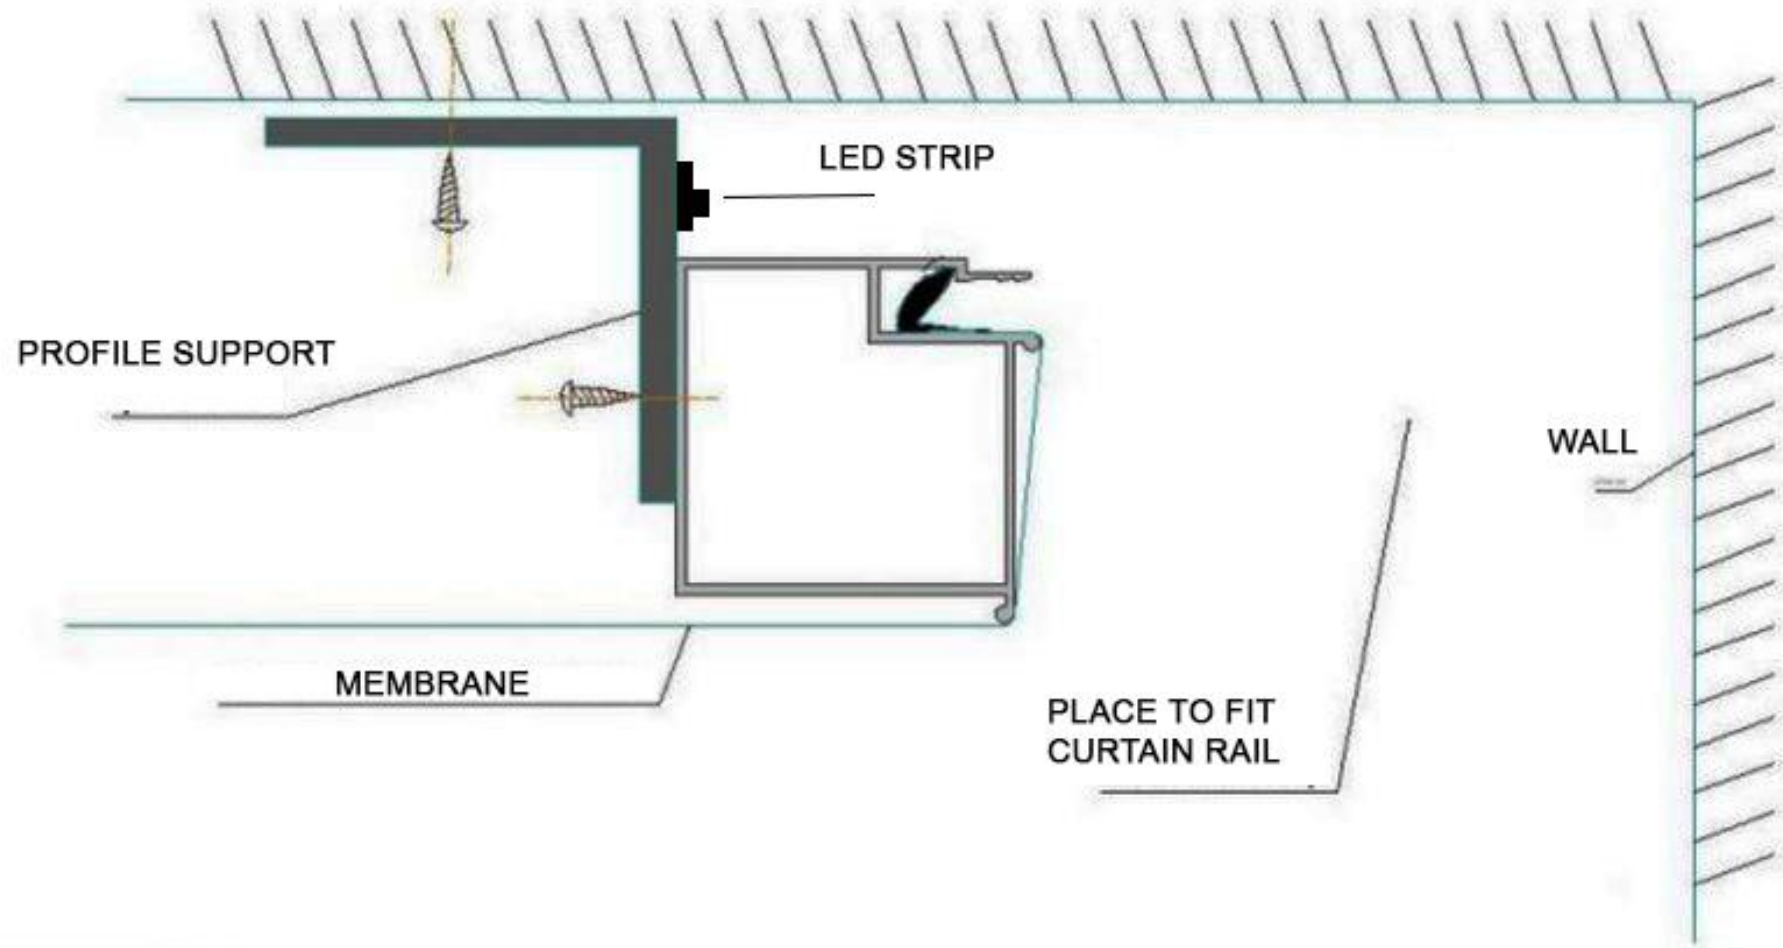

MULTILEVEL AND BULKHEADS METHOD INSTALLATION
VORAX STRETCH CEILINGS

**MULTILEVEL AND BULKHEADS METHOD INSTALLATION
VORAX STRETCH CEILINGS**

**MULTILEVEL AND BULKHEADS METHOD INSTALLATION
VORAX STRETCH CEILINGS**

WALL PROFILE WITH LED STRIP TO CREATE FLOOD LIGHT EFFECT ON THE WALL.