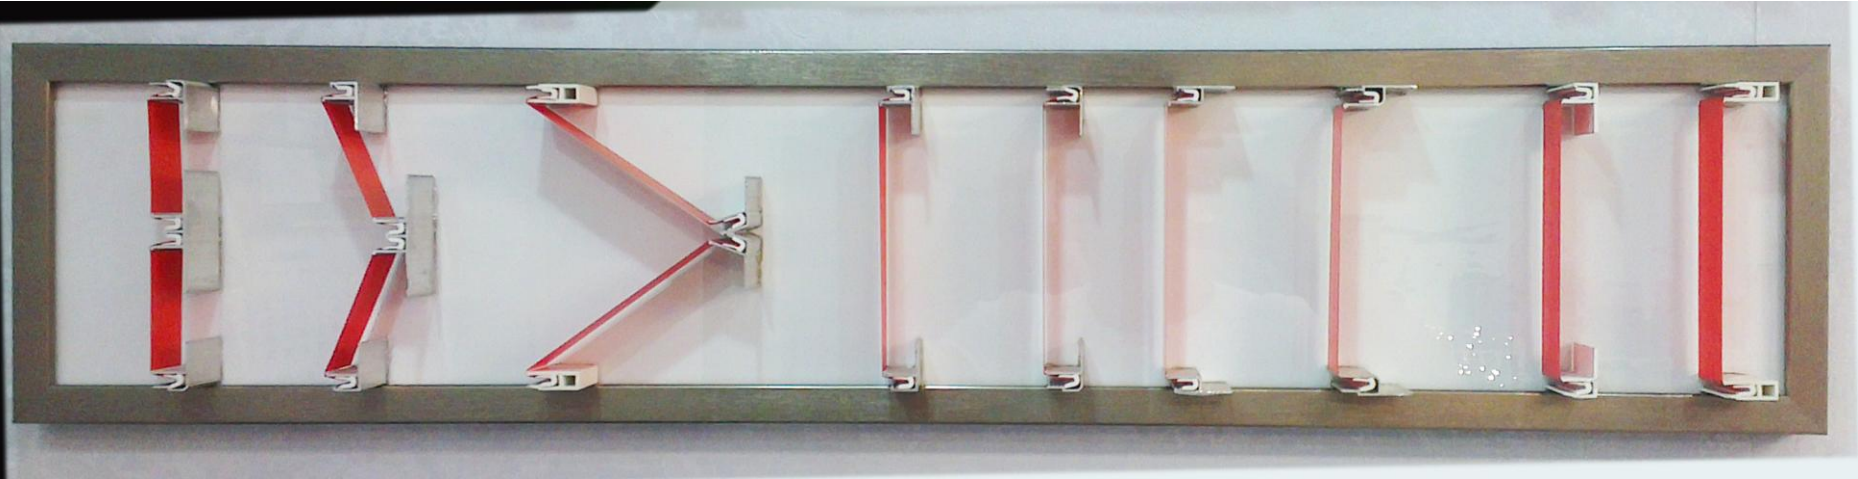

MULTILEVEL AND BULKHEADS METHOD INSTALLATION
VORAX STRETCH CEILINGS

**MULTILEVEL AND BULKHEADS METHOD INSTALLATION
VORAX STRETCH CEILINGS**

**MULTILEVEL AND BULKHEADS METHOD INSTALLATION
VORAX STRETCH CEILINGS**

WALL PROFILE WITH LED STRIP TO CREATE FLOOD LIGHT EFFECT ON THE WALL.